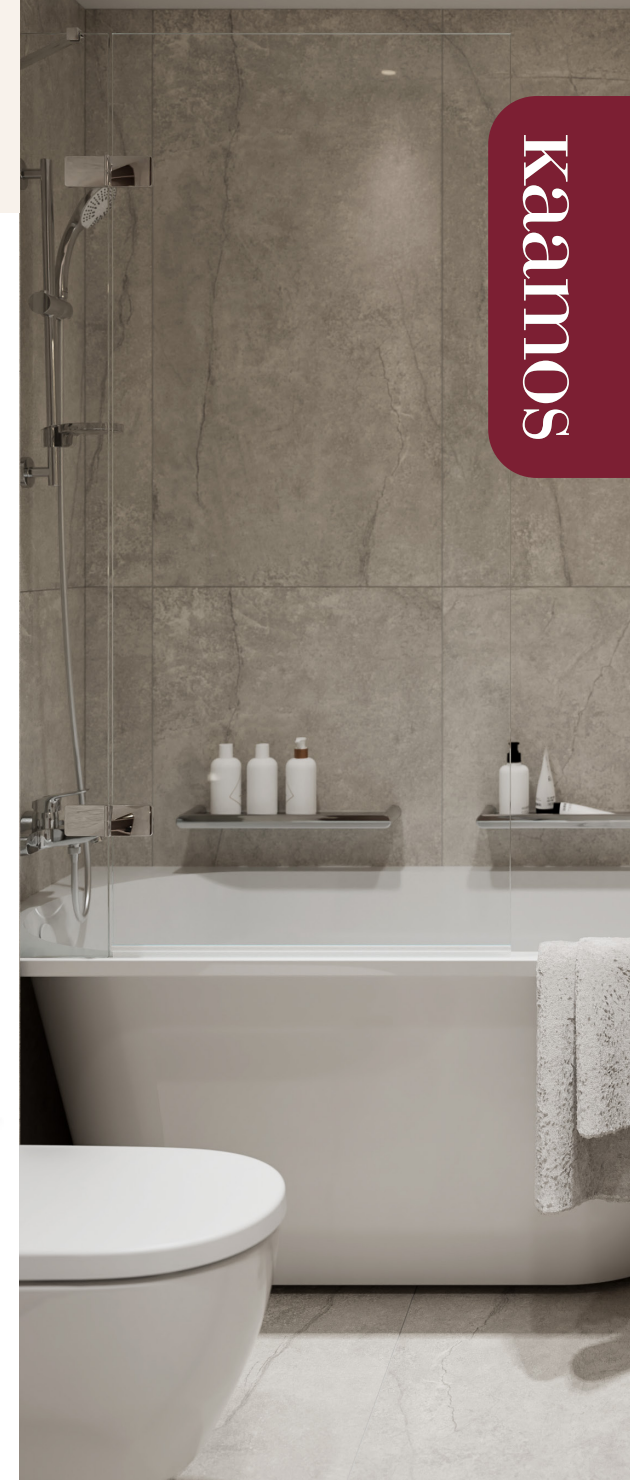

Sockets and switches
White

Kaamos

Finishing Collection **Blāzma**

Bathroom

Toilet bowl
White ceramics

Sink
White ceramics, 60x46x16 cm

Bath
White stone mass,
170x75 cm

Shower trap
Tiled-in

Shower wall
Transparent glass,
chrome fittings

kaamos

Finishing Collection **Blāzma**

Bathroom

Rinsing button
Chrome

Sink mixer tap
Chrome

Sink siphon
Chrome

Bath mixer tap
Chrome

Stone mass tiles
Sandstone, 120x60 cm

Shower set
Chrome

Shower system*
Chrome
*For bathrooms with a shower

kaamos

Options for an additional charge

Bathroom

Full shower wall with hinged doors*

Transparent glass, chrome fittings