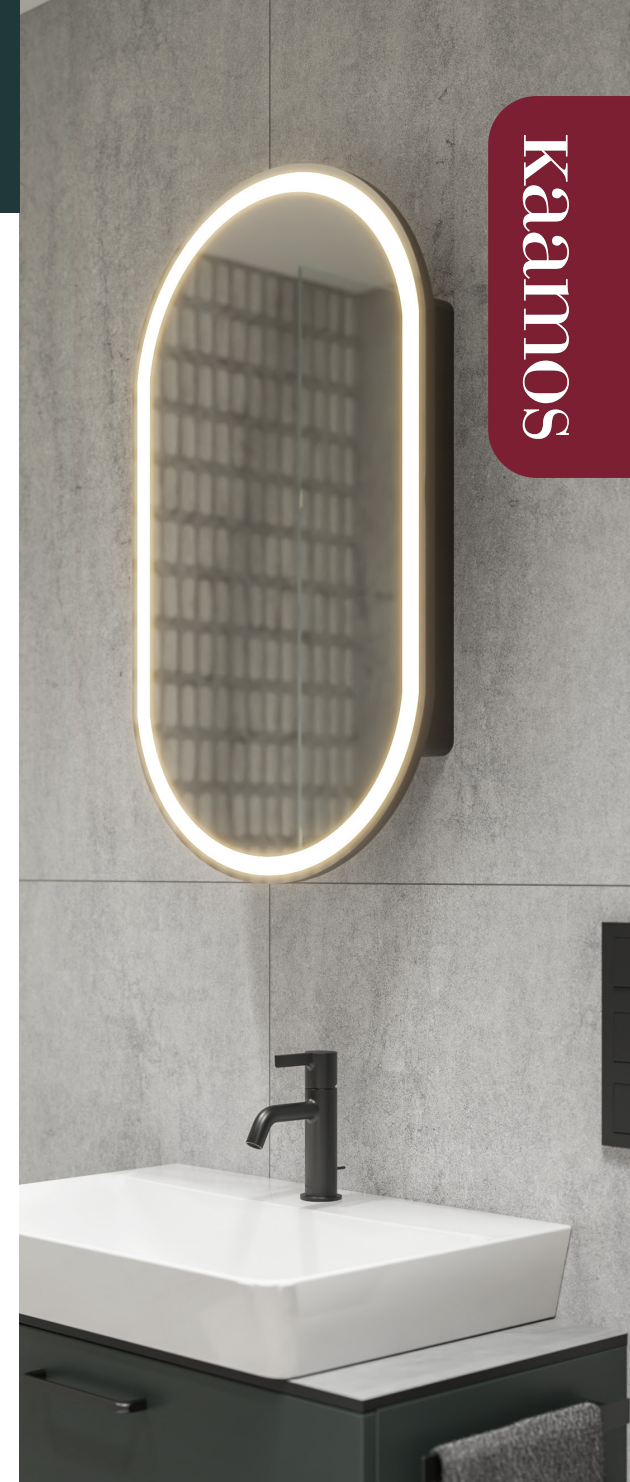

Bathroom

Toilet bowl
White ceramics

Sink
White ceramics,
60x46x16 cm

Bath
White stone mass,
170x75 cm

Shower trap
Tiled-in

Full shower wall with hinged doors*
Transparent glass, matte black fittings
*Shower solution, depending on
the apartment layout

Wall accent tiles
Wood texture,
19x120 cm

Shower set
Matte black

Shower system*
Matte black
*For bathrooms with a shower

Options for an additional charge

Bathroom

Bidet
Matte black

Bath wall
Transparent glass,
matte black fittings

Options for an additional charge

Bathroom

Rectangular LED mirror

Round LED mirror

Oval LED mirror

Electric towel heater
Matte black

Electric towel heater
Matte white

kaamos