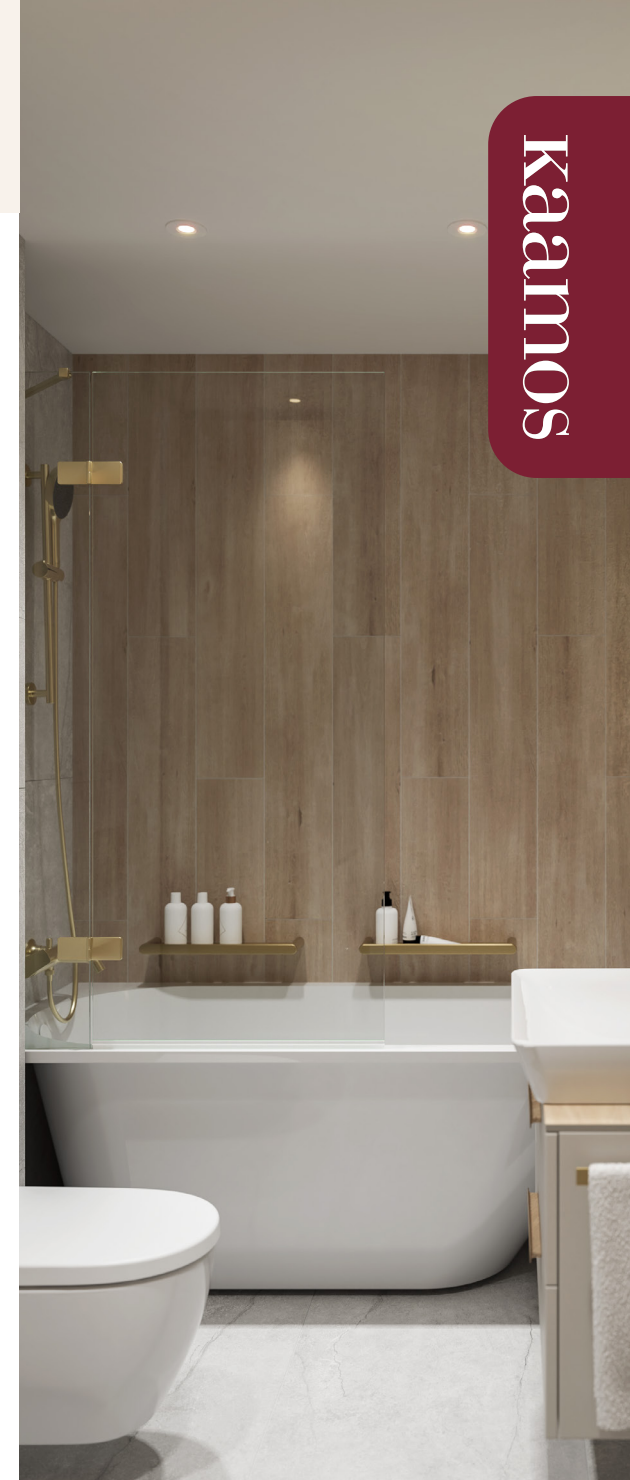

Built-in ceiling light fixtures
In the bathroom and hallway

Sockets and switches
White

Kaamos

Finishing Collection **Ausma**

Bathroom

Toilet bowl
White ceramics

Sink
White ceramics,
60x46x16 cm

Bath
White stone mass,
170x75 cm

Shower trap
Tiled-in

Full shower wall with hinged doors*
Transparent glass, matte gold fittings
*Shower solution, depending
on the apartment layout

kaamos

Finishing Collection **Ausma**

Bathroom

Rinsing button
Matte gold

Sink mixer tap
Matte gold

Sink siphon
Matte gold

Bath mixer tap
Matte gold

Stone mass tiles
Sandstone,
120x60 cm

Wall accent tiles
Beige textured,
36x80 cm

Wall accent tiles
Wood texture,
19x120 cmm

Shower set
Matte gold

Shower system*
Matte gold
*For bathrooms with a shower

kaamos

Options for an additional charge

Bathroom

Bidet
Matte gold

Bath wall
Transparent glass,
matte gold fittings

Options for an additional charge

Bathroom additions