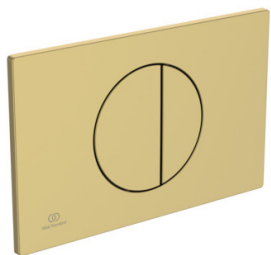

White

Painted skirting board

NCS S 1001-Y

kaamos

Finishing Collection **Ausma**

Interior finishes

Veneered doors
Natural oak veneer

Door fittings
Matte gold

Shower trap
Tiled-in

Full shower wall with hinged doors*
Transparent glass, matte gold fittings
*Shower solution, depending
on the apartment layout

kaamos

Finishing Collection **Ausma**

Bathroom

Rinsing button
Matte gold

Sink mixer tap
Matte gold

Sink siphon
Matte gold

Bath mixer tap
Matte gold

Stone mass tiles
Sandstone,
120x60 cm

Wall accent tiles
Beige textured,
36x80 cm

Wall accent tiles
Wood texture,
19x120 cmm

Shower set
Matte gold