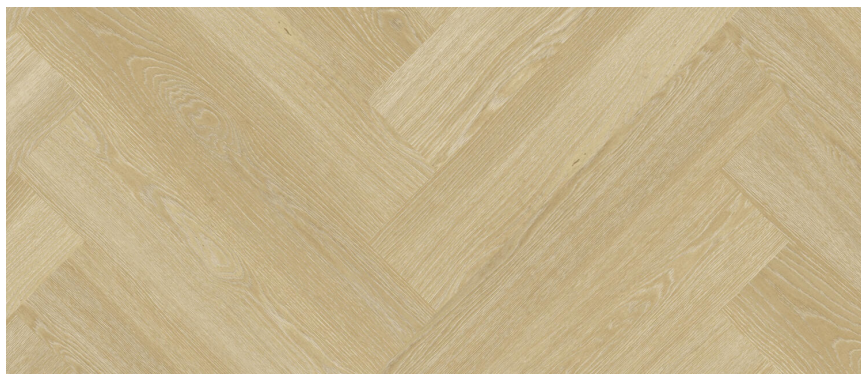

Riiti

Kaamos

Finishing Collection

Ausma

Ausma (Dawn) gives the space lightness and sophisticated brightness, where a light oak pattern and warm tones create an airy and aesthetically clean environment. It is like the reflection of the morning sun – soft, warm, and inspiring, filling the space with natural elegance. This collection highlights sophisticated design and a sense of spaciousness.

Collection available for an additional charge.

Finishing Collection **Ausma**

Interior finishes

Vinyl flooring

Light oak, English herringbone planks

Wall tone

NCS S 1001-Y

Ceiling tone

White

Painted skirting board

NCS S 1001-Y

kaamos

Finishing Collection **Ausma**

Interior finishes

Veneered doors
Natural oak veneer

Door fittings
Matte gold