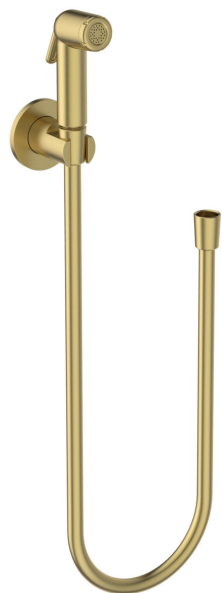

Built-in ceiling light fixtures
In the bathroom and hallway

Sockets and switches
White

Kaamos

Finishing Collection **Ausma**

Bathroom

Toilet bowl
White ceramics

Sink
White ceramics,
60x46x16 cm

Bath
White stone mass,
170x75 cm

Shower trap
Tiled-in

Full shower wall with hinged doors*
Transparent glass, matte gold fittings
*Shower solution, depending
on the apartment layout

kaamos

Finishing Collection **Ausma**

Bathroom

Rinsing button
Matte gold

Sink mixer tap
Matte gold

Sink siphon
Matte gold

Bath mixer tap
Matte gold

Stone mass tiles
Sandstone,
120x60 cm

Wall accent tiles
Beige textured,
36x80 cm

Wall accent tiles
Wood texture,
19x120 cmm

Shower set
Matte gold

Shower system*
Matte gold
*For bathrooms with a shower

kaamos

Options for an additional charge

Bathroom

Bidet
Matte gold

Bath wall
Transparent glass,
matte gold fittings

Options for an additional charge

Bathroom additions