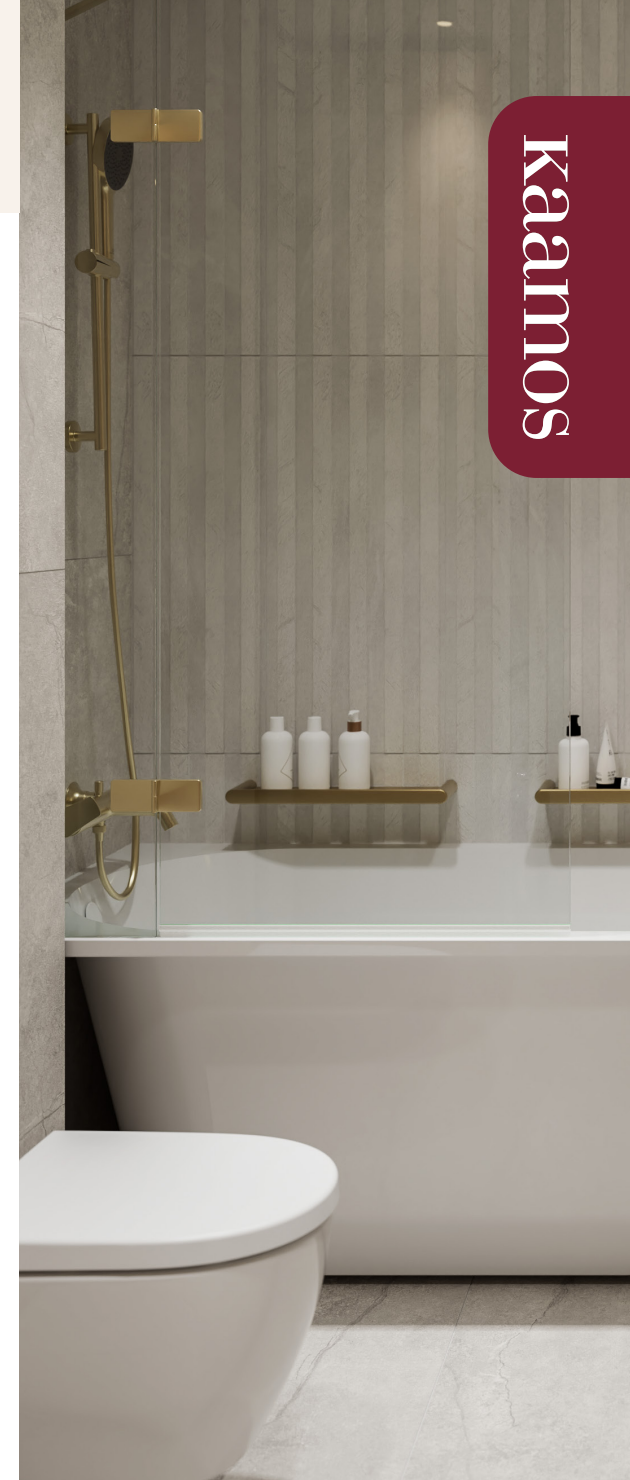

Built-in ceiling light fixtures
In the bathroom and hallway

Sockets and switches
White

Kaamos

Finishing Collection **Ausma**

Bathroom

Toilet bowl
White ceramics

Sink
White ceramics,
60x46x16 cm

Bath
White stone mass,
170x75 cm

Shower trap
Tiled-in

Full shower wall with hinged doors*
Transparent glass, matte gold fittings
*Shower solution, depending
on the apartment layout

kaamos

Finishing Collection **Ausma**

Bathroom

Rinsing button
Matte gold

Sink mixer tap
Matte gold

Sink siphon
Matte gold

Bath mixer tap
Matte gold

Stone mass tiles
Sandstone,
120x60 cm

Wall accent tiles
Beige textured,
36x80 cm

Wall accent tiles
Wood texture,
19x120 cmm

Shower set
Matte gold